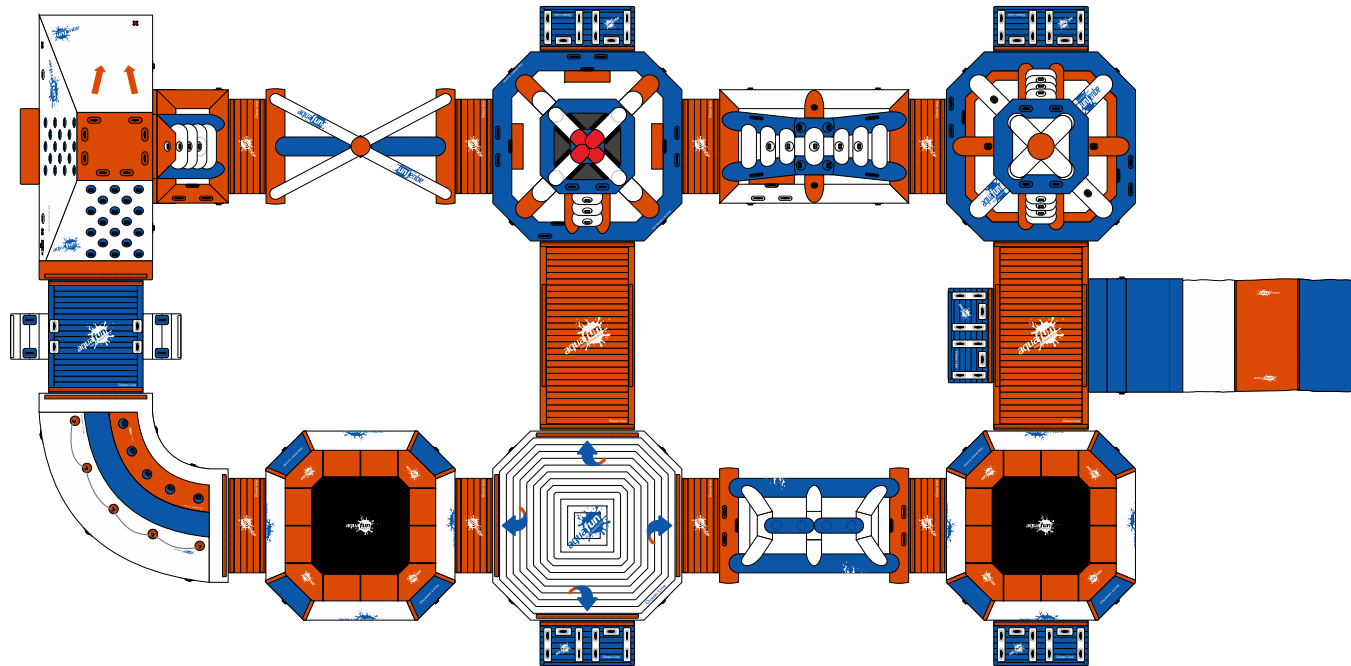

Aquafun Park 70
(Ocean Line)
3D

Size / Area:
Approx. 35m x 17m / 595m²

Aquafun Park 70
(Ocean Line)
2D

Size / Area:
Approx. 35m x 17m / 595m²

Aquafun Park 70 (Ocean Line)

List of items:

x1 
Canyon
Ref. AFP-OL-CY

x1 
Connector Plus
Ref. AFP-OL-CP

x5 
Pull Out
Ref. AFP-OL-PO

x1 
Climb Over
Ref. AFP-OL-CO

x1 
Cube
Ref. AFP-OL-CU

x1 
Pull Through
Ref. AFP-OL-PT

x1 
Climber
Ref. AFP-OL-CL

x1 
Flat Base
Ref. AFP-OL-FB

x1 
Pyramid
Ref. AFP-OL-PY

x8 
Connector C1
Ref. AFP-OL-C1

x1 
Guard Tower
Ref. AFP-OL-GT

x2 
Trampoline
Ref. AFP-OL-TM

x2 
Connector C5
Ref. AFP-OL-C5

x1 
Katapult
Ref. AFP-OL-KP