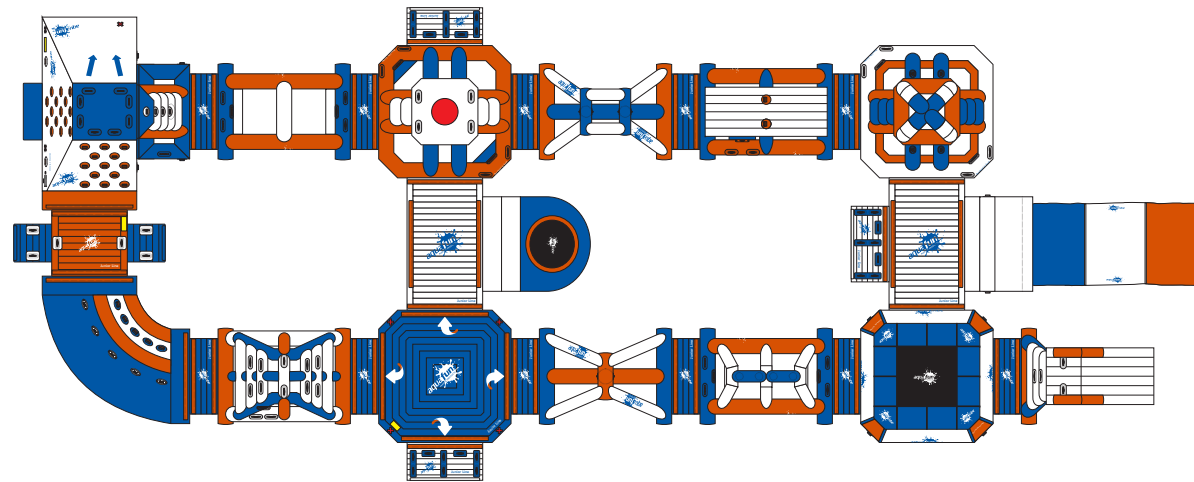

Aquafun Park 65
(Junior Line)
3D

Size / Area:
Approx. 31m x 12m / 372m²

Aquafun Park 65

(Junior Line)

2D

Size / Area:
Approx. 31m x 12m / 372m²

Aquafun Park 65 (Junior Line)

List of items:

x1 
Climb Over
Ref. AFP-JL-CO

x1 
Connector Plus
Ref. AFP-JL-CP

x1 
Guard Tower
Ref. AFP-JL-GT

x1 
Pyramid
Ref. AFP-JL-PY

x1 
Canyon
Ref. AFP-JL-CY

x11 
Connector S
Ref. AFP-JL-CS

x1 
Katapult
Ref. AFP-JL-KP

x1 
Slide
Ref. AFP-JL-SL

x1 
Climber
Ref. AFP-JL-CL

x1 
Cube
Ref. AFP-JL-CU

x1 
Kat-Trampo
Ref. AFP-JL-KT

x1 
Sliding Path
Ref. AFP-JL-SP

x1 
Column
Ref. AFP-JL-CM

x1 
Dive In
Ref. AFP-JL-DI

x3 
Pull Out
Ref. AFP-JL-PO