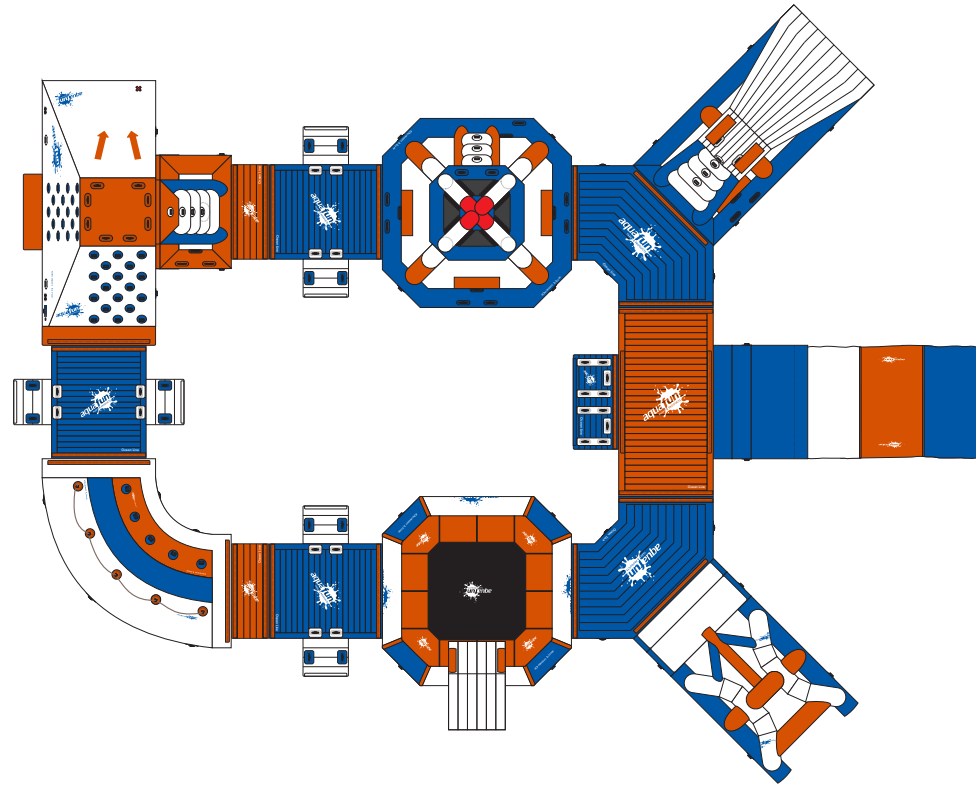

Aquafun Park 55(2)

(Ocean Line)

3D

Size / Area:
Approx. 26m x 20m / 520m²

Aquafun Park 55(2)

(Ocean Line)

2D

Size / Area:
Approx. 26m x 20m / 520m²

Aquafun Park 55(2) (Ocean Line)

List of items:

x1

Canyon
Ref. AFP-OL-CY

x1

Cube
Ref. AFP-OL-CU

x1

Slide
Ref. AFP-OL-SL

x2

Connector C1
Ref. AFP-OL-C1

x1

Guard Tower
Ref. AFP-OL-GT

x1

Swing Out
Ref. AFP-OL-SO

x1

Connector C5
Ref. AFP-OL-C5

x1

Trampo-Slide
Ref. AFP-OL-TS

x2

Corner
Ref. AFP-OL-CR