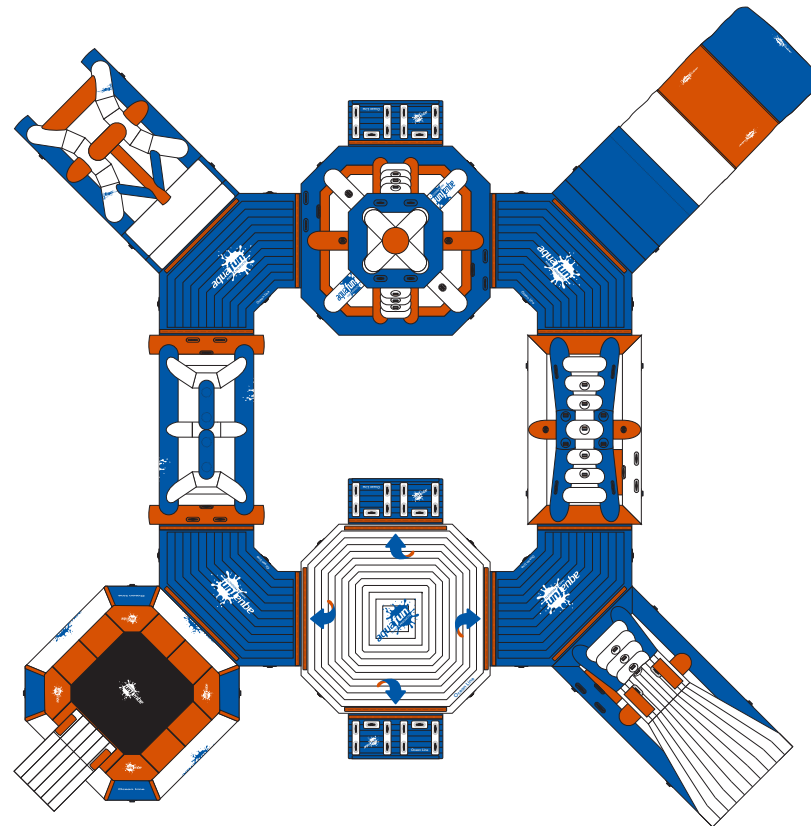

Aquafun Park 55(1)

(Ocean Line)

3D

Size / Area:
Approx. 21m x 21m / 441m²

Aquafun Park 55(1)

(Ocean Line)

2D

Size / Area:
Approx. 21m x 21m / 441m²

Aquafun Park 55(1)

(Ocean Line)

List of items:

x1 
Climb Over
Ref. AFP-OL-CO

x1 
Katapult
Ref. AFP-OL-KP

x1 
Swing Out
Ref. AFP-OL-SO

x1 
Climber
Ref. AFP-OL-CL

x3 
Pull Out
Ref. AFP-OL-PO

x1 
Trampoline
Ref. AFP-OL-TM

x4 
Corner
Ref. AFP-OL-CR

x1 
Pull Through
Ref. AFP-OL-PT

x1 
Trampo-Slide
Ref. AFP-OL-TS

x1 
Flat Base
Ref. AFP-OL-FB

x1 
Slide
Ref. AFP-OL-SL