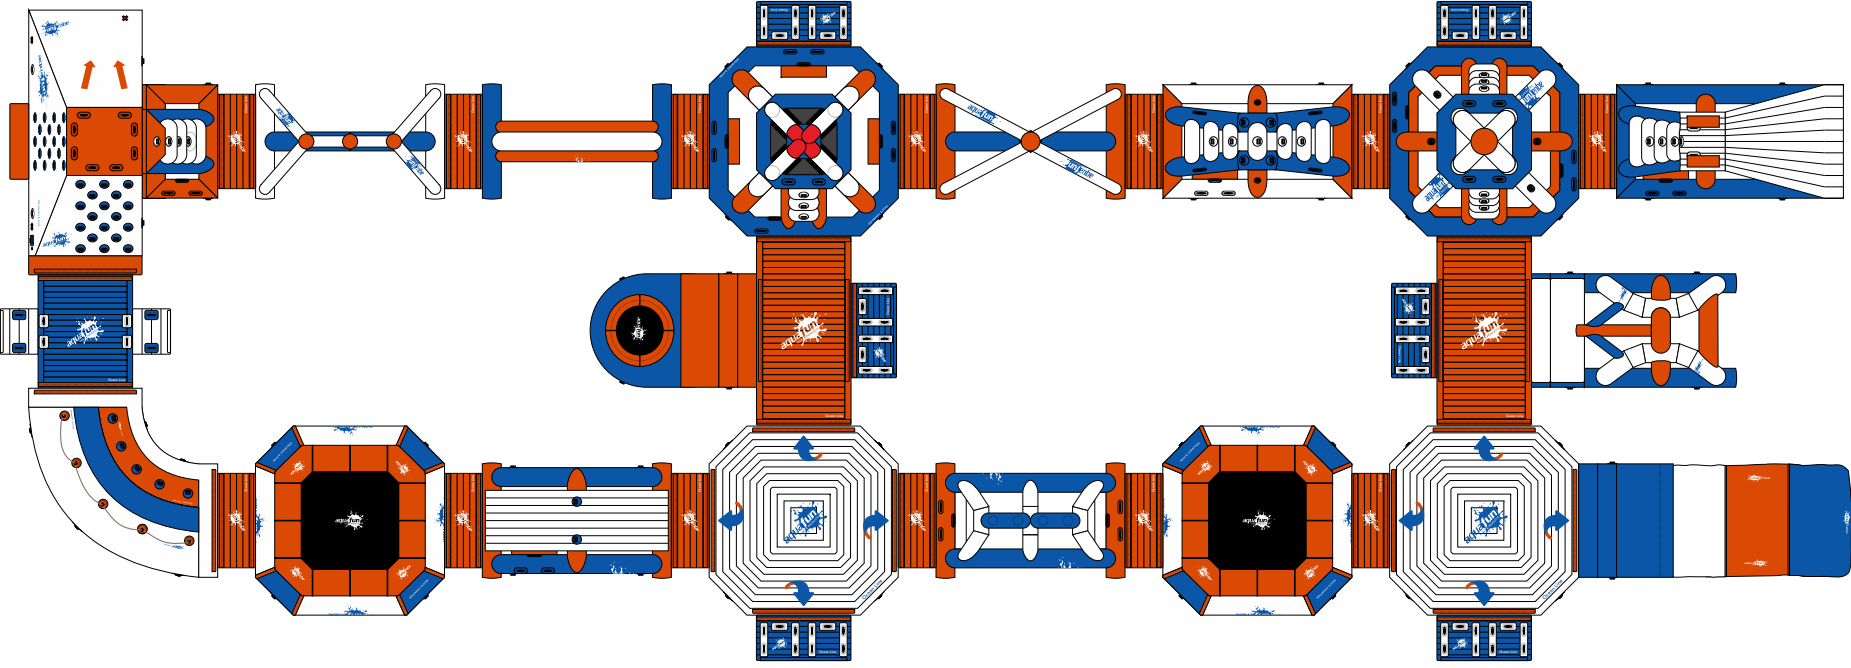

Aquafun Park 100

(Ocean Line)

3D

Size / Area:
Approx. 49m x 17m / 833m²

Aquafun Park 100

(Ocean Line)

2D

Size / Area:

Approx. 49m x 17m / 833m²

Aquafun Park 100 (Ocean Line)

List of items:

x1

Canyon
Ref. AFP-OL-CY

x1

Connector Plus
Ref. AFP-OL-CP

x6

Pull Out
Ref. AFP-OL-PO

x1

Swing Out
Ref. AFP-OL-SO

x1

Climb Over
Ref. AFP-OL-CO

x1

Cube
Ref. AFP-OL-CU

x1