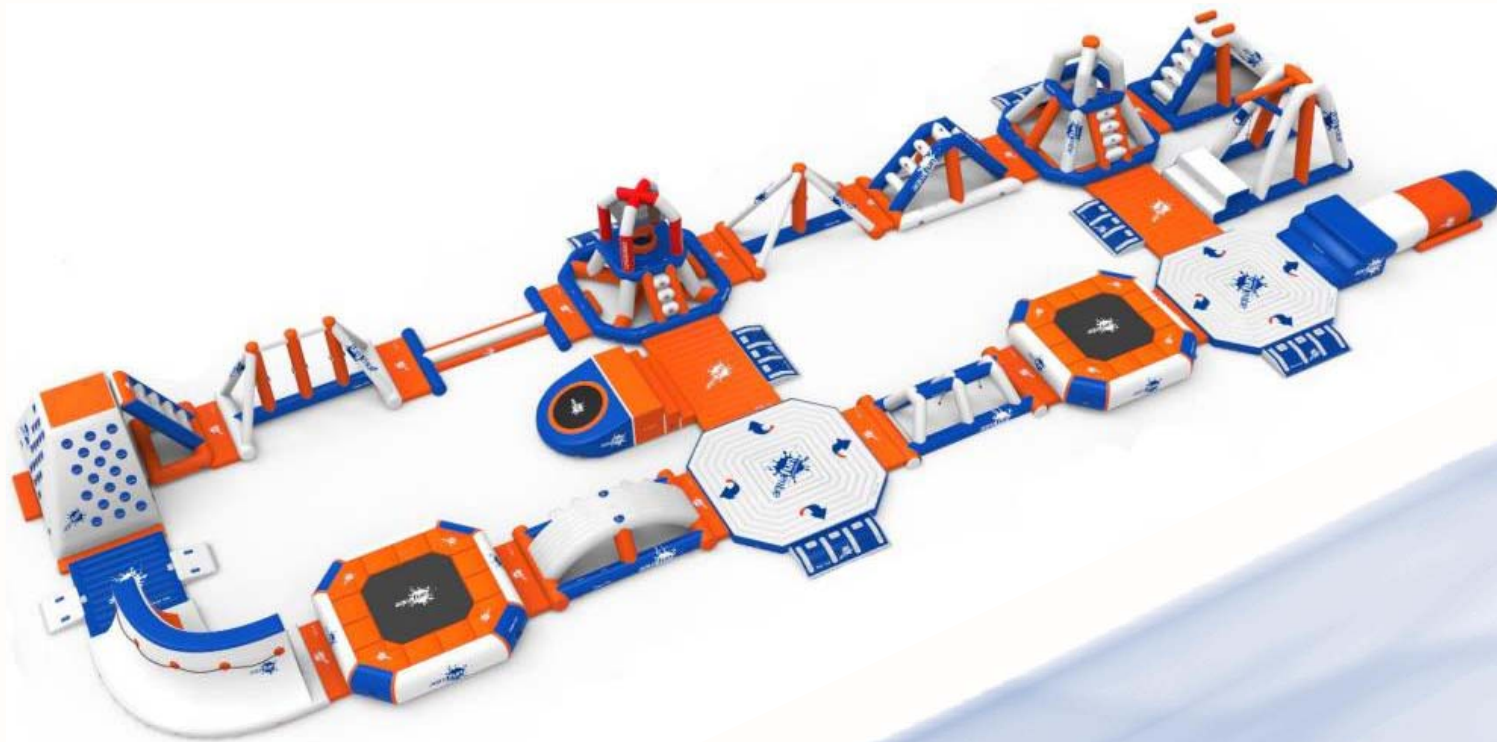

Aquafun Park 100

(Ocean Line)

3D

Size / Area:
Approx. 49m x 17m / 833m²

Aquafun Park 100

(Ocean Line)

2D

Size / Area:

Approx. 49m x 17m / 833m²

Aquafun Park 100 (Ocean Line)

List of items:

x1

Canyon
Ref. AFP-OL-CY

x1

Connector Plus
Ref. AFP-OL-CP

x6